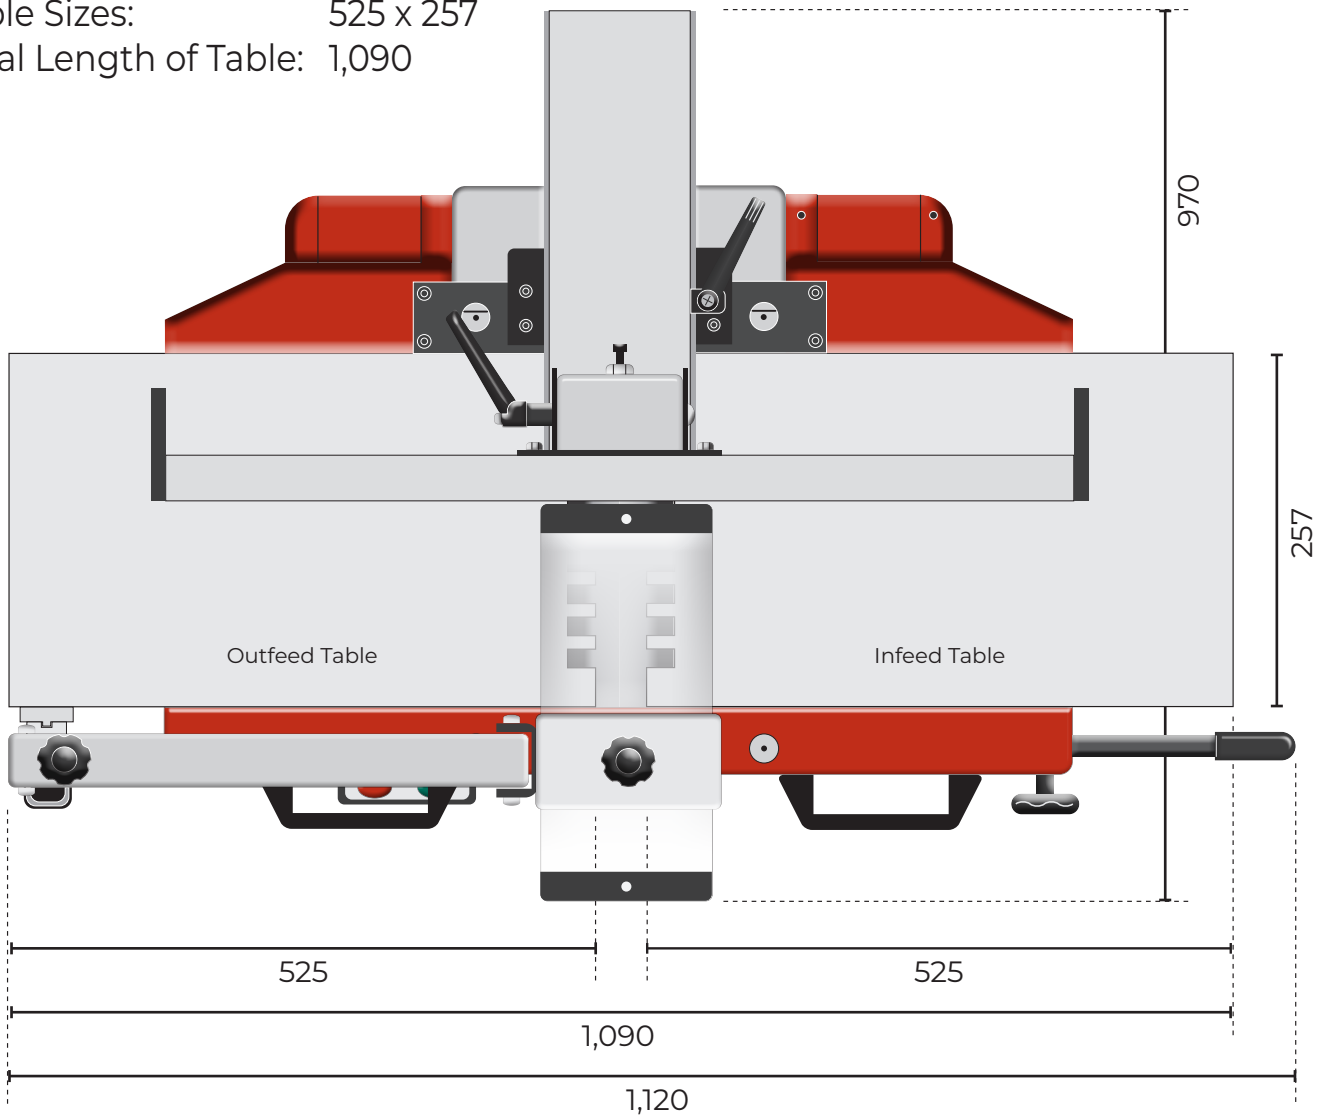

AW2260S Spiral Block Planer Thicknesser 108512

All dimensions in mm

- Maximum Length: 1,120
- Maximum Width: 970
- Maximum Height: 1,020
- Infeed/Outfeed
- Table Sizes: 525 x 257
- Total Length of Table: 1,090