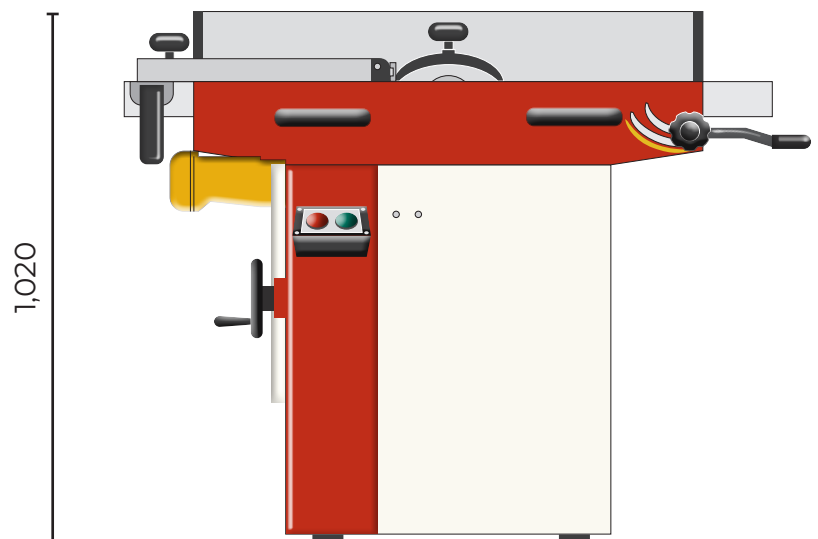

AW2260S Spiral Block Planer Thicknesser 108512

All dimensions in mm

- Maximum Length: 1,120
- Maximum Width: 970
- Maximum Height: 1,020
- Infeed/Outfeed
- Table Sizes: 525 x 257
- Total Length of Table: 1,090