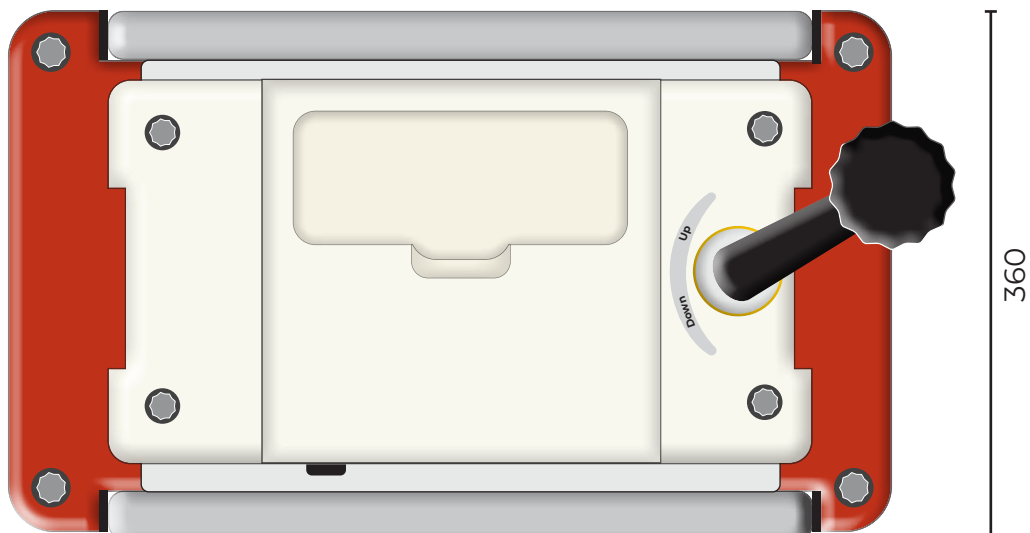

AW318BT Bench Thicknesser 107676

All dimensions in mm

AXMINSTER

WORKSHOP

Maximum Length:	610
Maximum Width (Tables Folded):	360
Maximum Width (Tables Open):	700
Maximum Height:	480
Table Size	380 x 195

Available as a PDF download