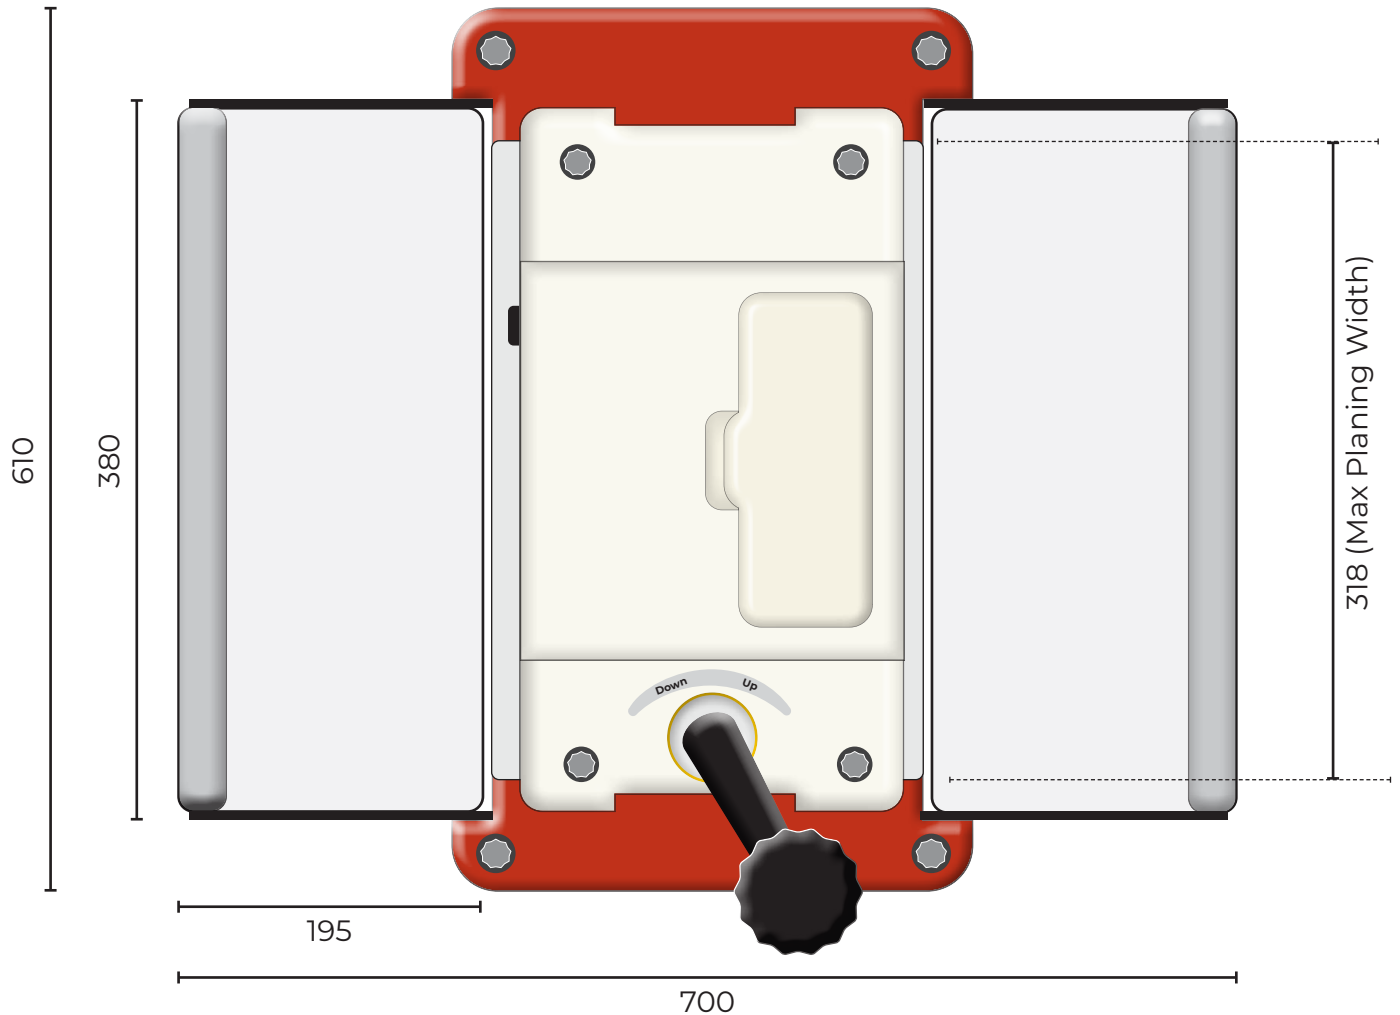

AW318BT Bench Thicknesser 107676

All dimensions in mm

AXMINSTER

WORKSHOP

Maximum Length:	610
Maximum Width (Tables Folded):	360
Maximum Width (Tables Open):	700
Maximum Height:	480
Table Size	380 x 195

Available as a PDF download